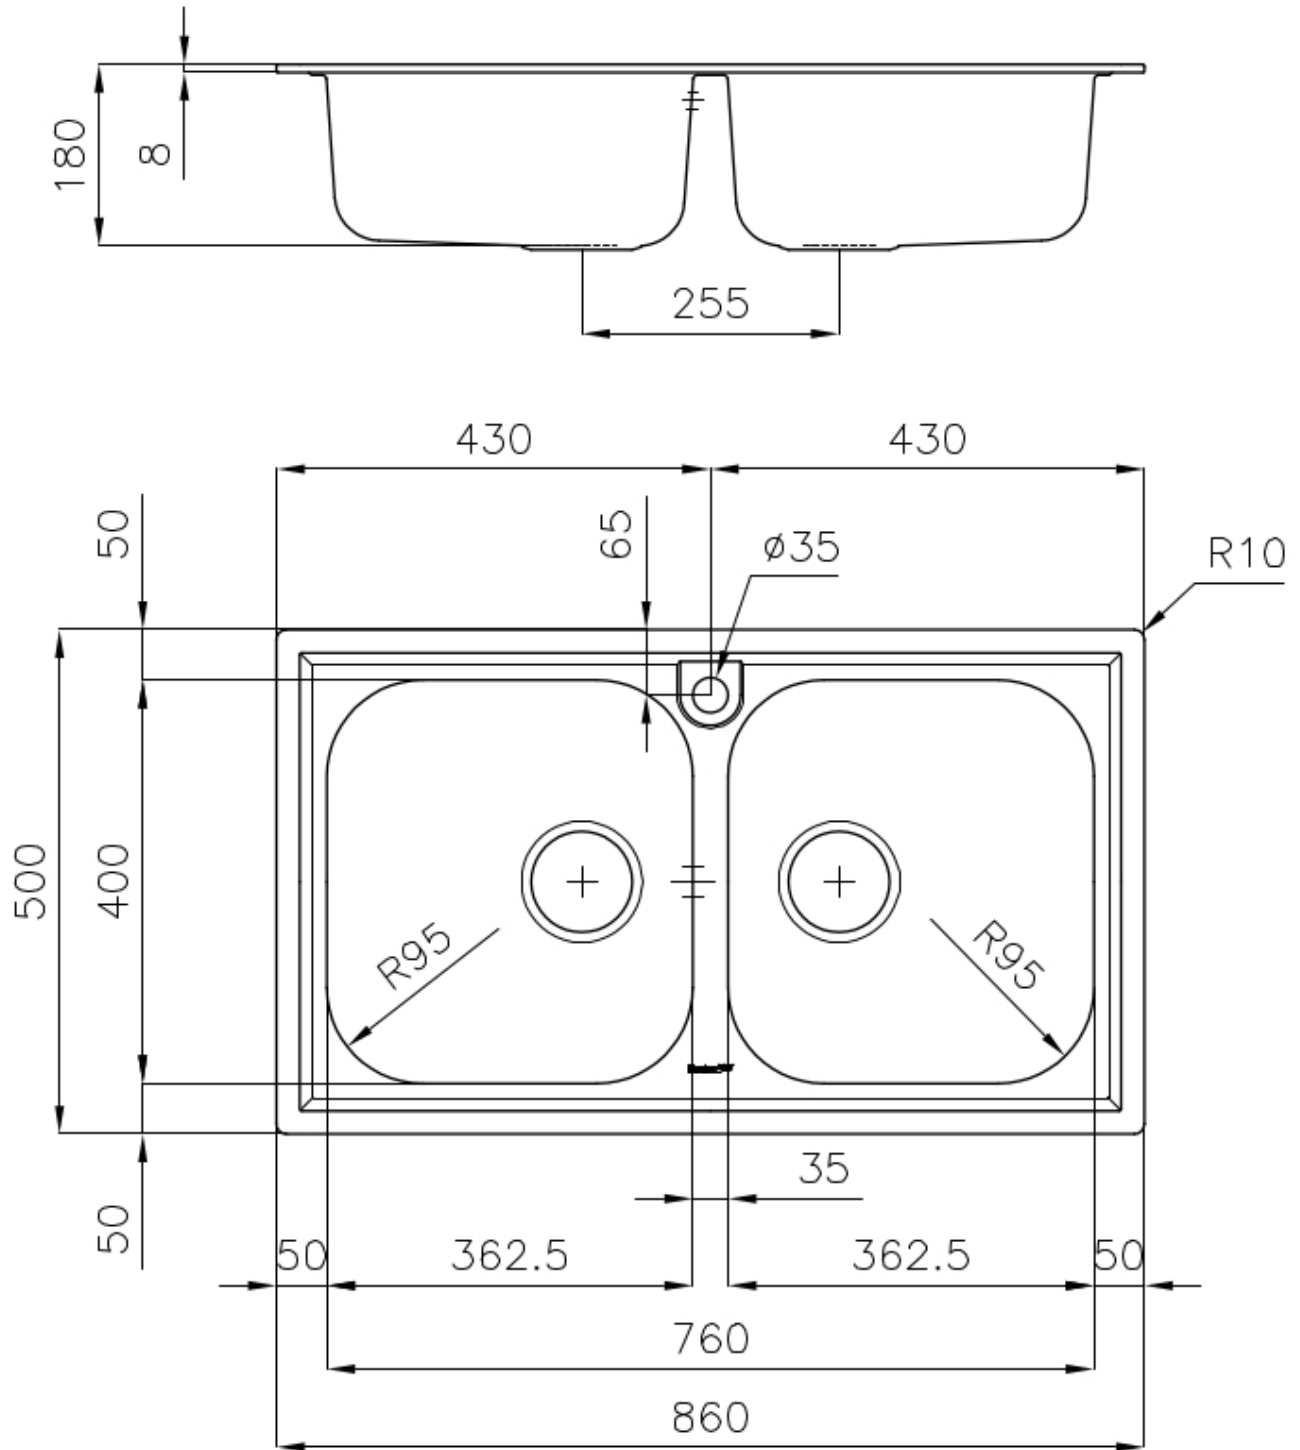

TECHNICAL DATA